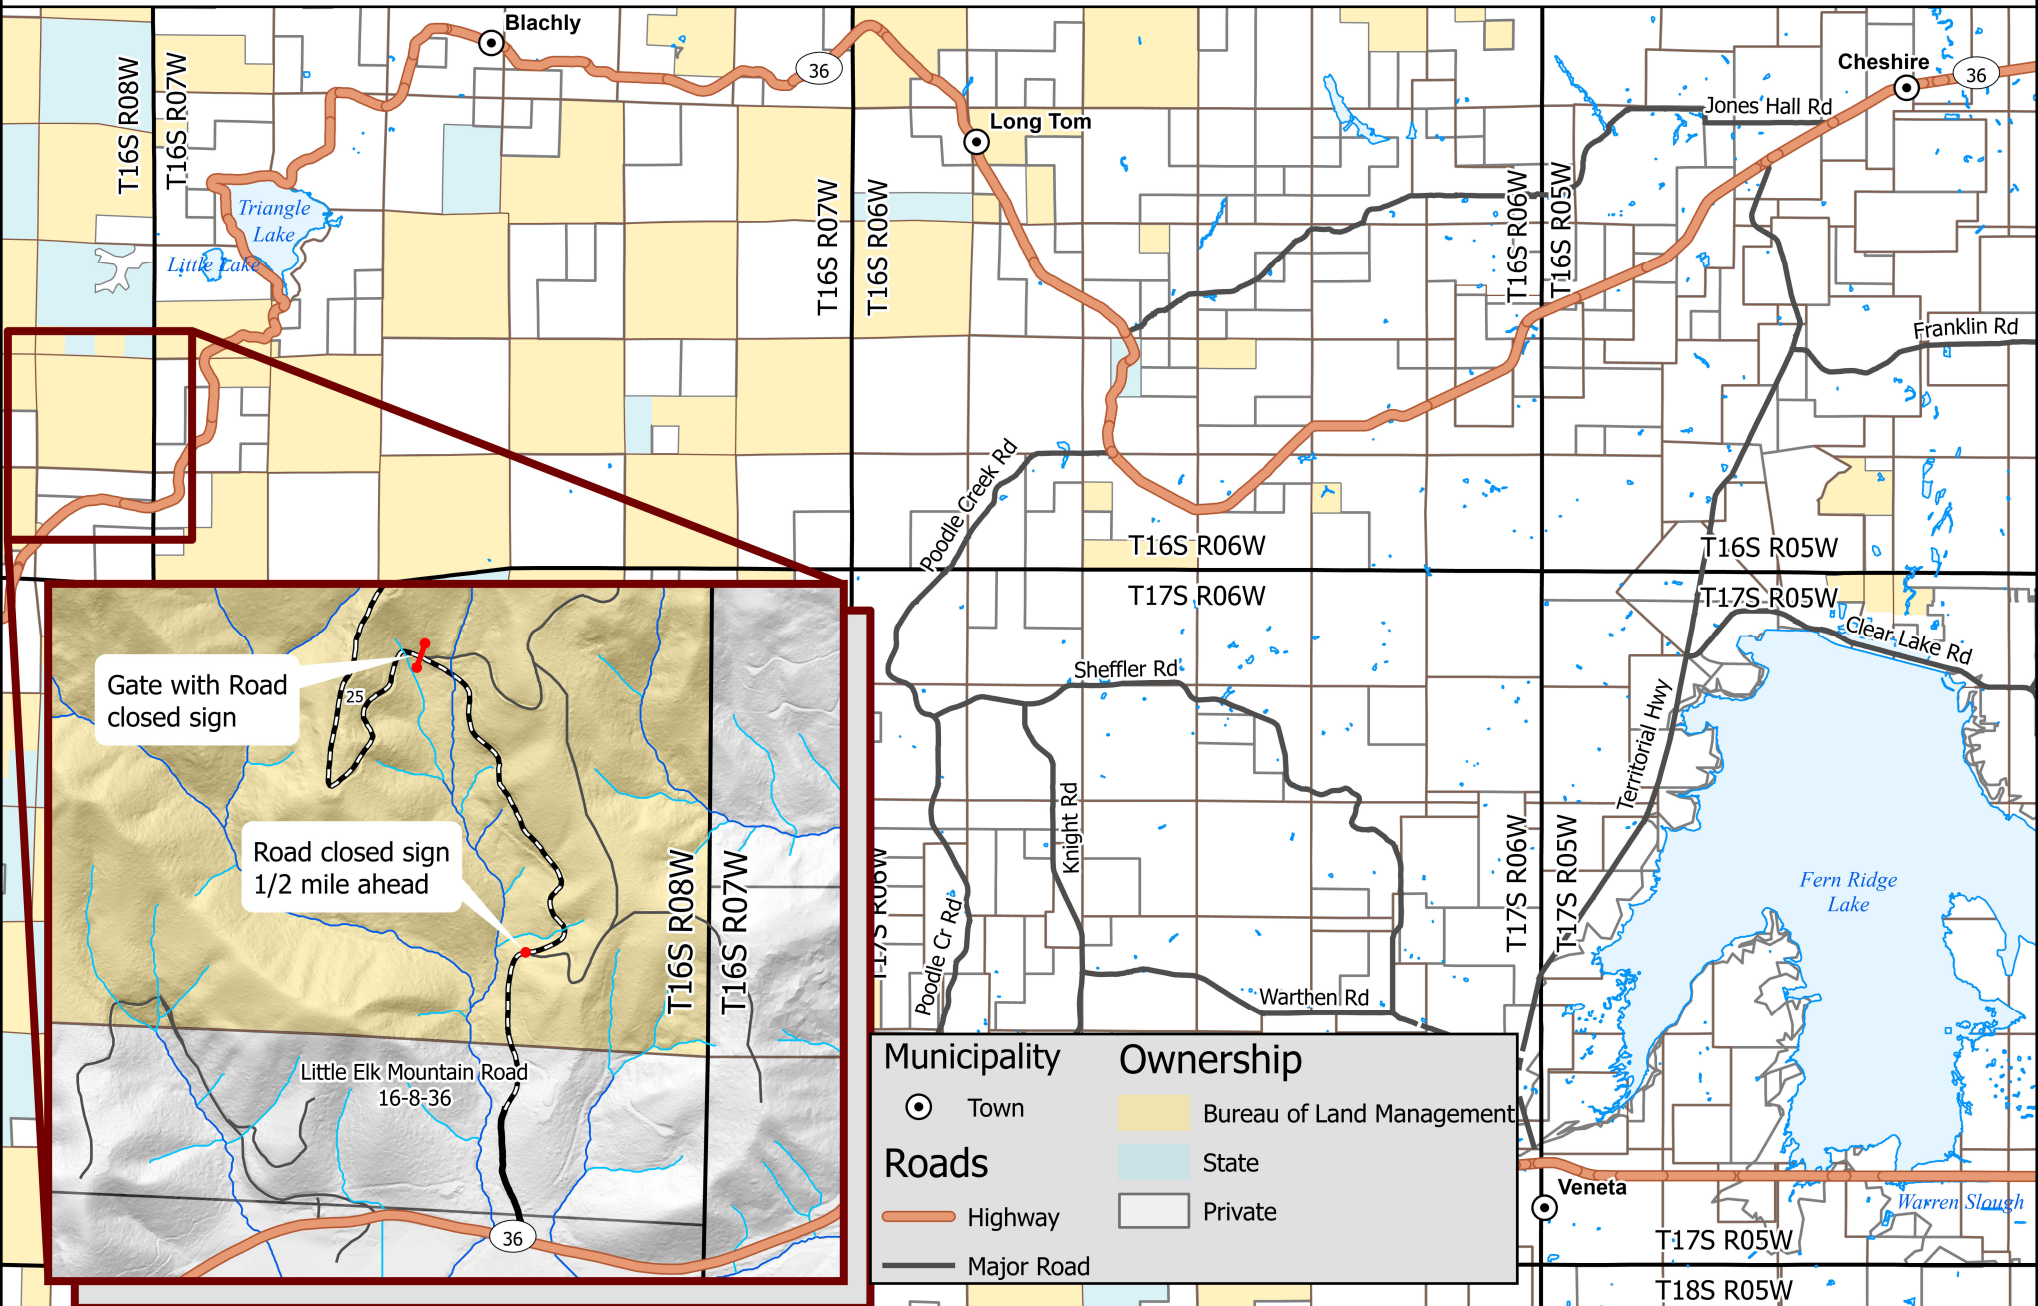

Little Elk Mountain Road Closure

Lamb Creek Landslide

Municipality		Ownership	
	Town		Bureau of Land Management
Roads			State
	Highway		Private
	Major Road		

No warranty is made by the Bureau of Land Management as to the accuracy, reliability, or completeness of these data for individual or aggregate use with other data. Original data were compiled from various sources and may be updated without notification.